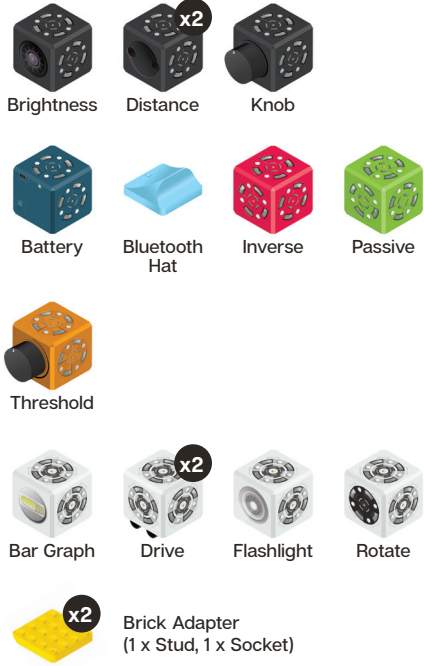

Cubelets materials checklist.

Creative Constructors Group