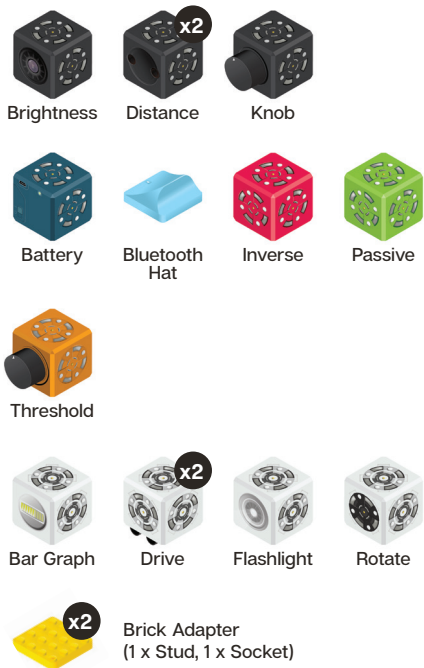

Cubelets materials checklist.

Creative Constructors Group