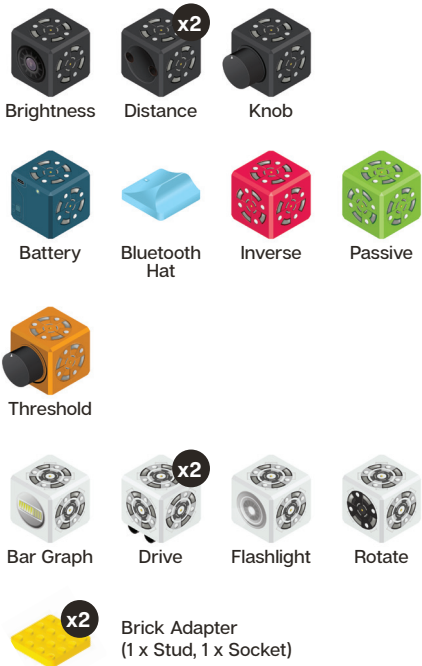

Cubelets materials checklist.

Creative Constructors Group